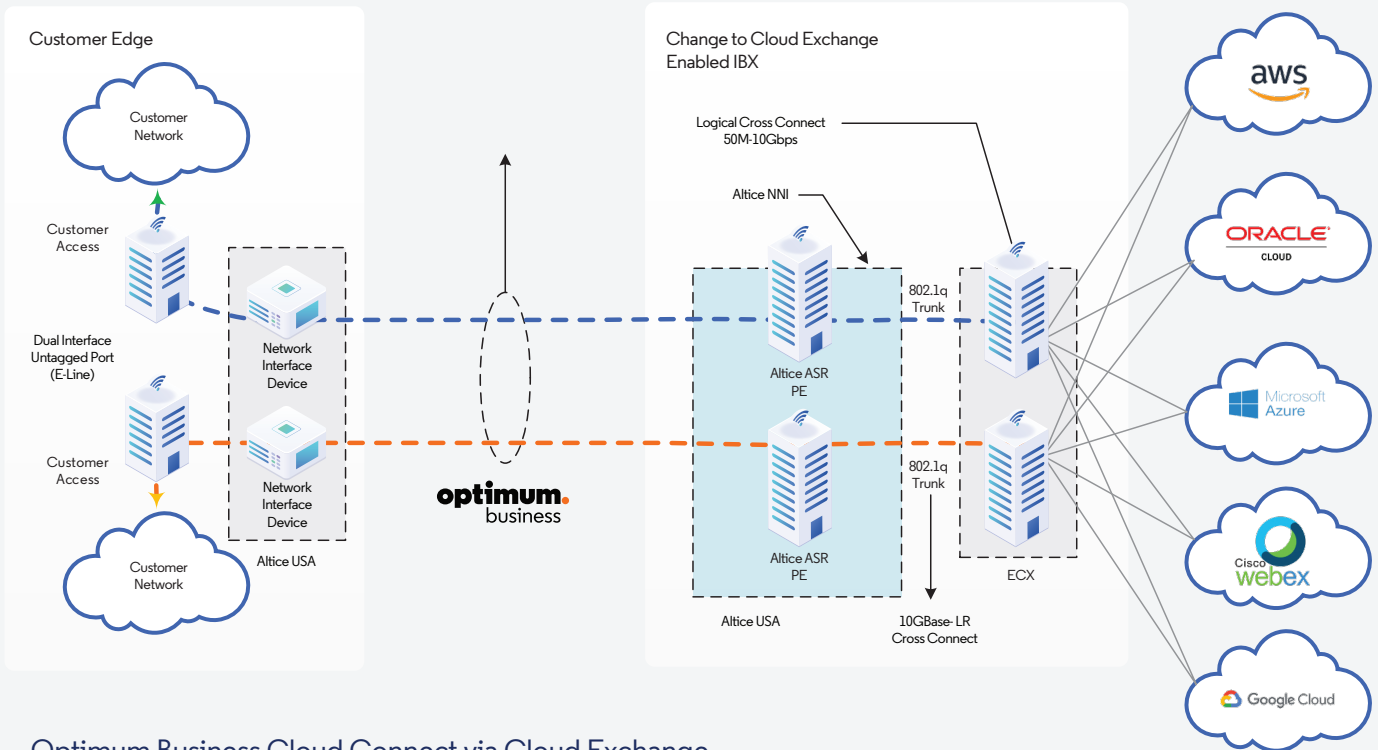

Enterprise Cloud Connect provides dedicated secure connectivity to a large ecosystem of Cloud providers with the flexibility to choose just the amount of secure bandwidth you need when you need it.

Flexible Connectivity

Enterprise Cloud Connect

Dedicated port

Enterprise Cloud Connect Custom

A customized solution to your needs

How Enterprise Cloud Connect Works

Optimum Business Cloud Connect via Cloud Exchange.

Optimum Business Cloud Connect via Equinix Cloud Exchange

Optimum Business Single NID - Single Port V-Line Design

Concept Diagram

- Primary BGP Peer
- Secondary BGP Peer

Optimum Business Cloud Connect via Cloud Exchange.

Optimum Business Cloud Connect via Equinix Cloud Exchange (ECX)

Dual NID - Single Port E-Line Design

Concept Diagram

--- Primary Peer
 --- Secondary Peer

Optimum Business Cloud Connect via Cloud Exchange.

Optimum Business Cloud Connect via Equinix Cloud Exchange (ECX)