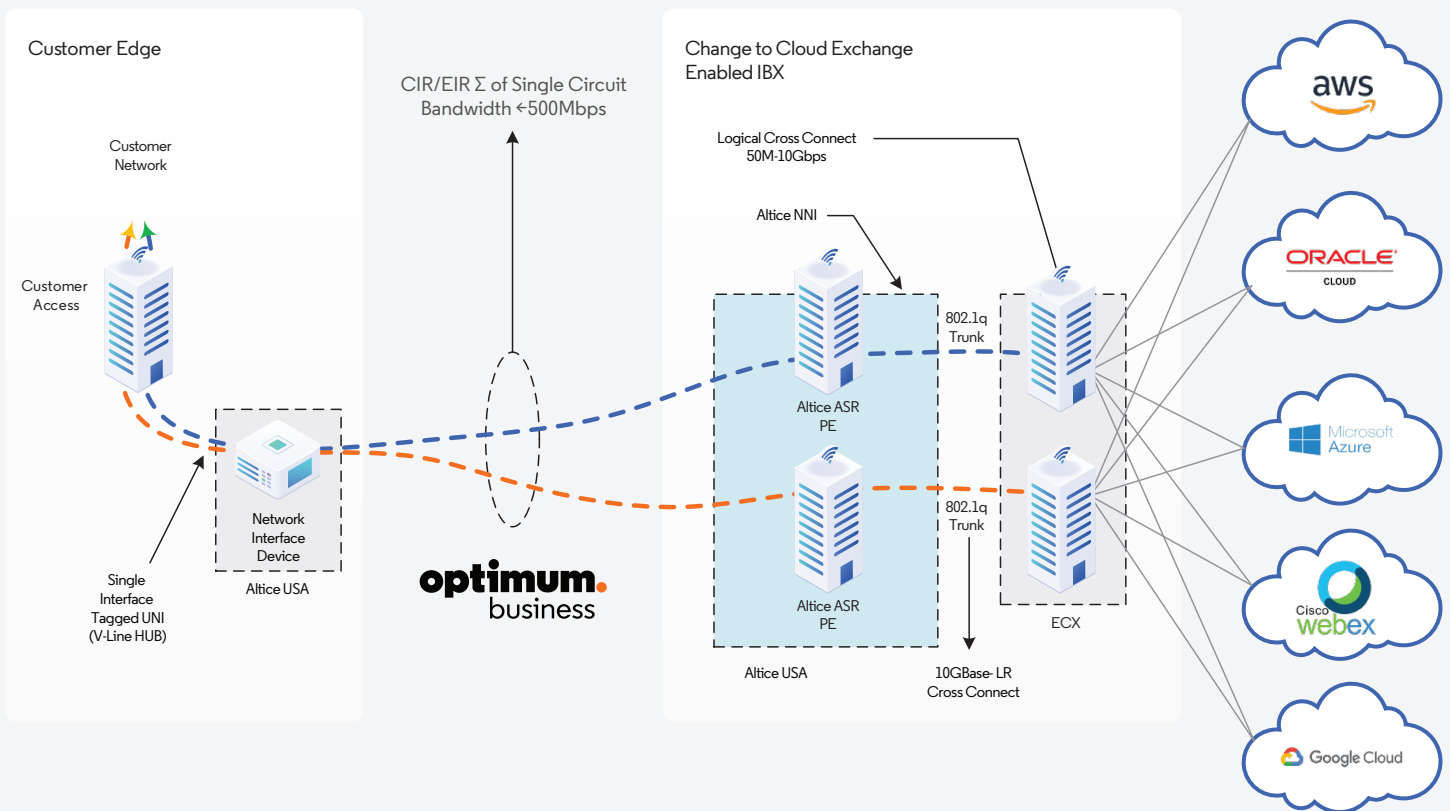

Enterprise Cloud Connect provides dedicated secure connectivity to a large ecosystem of Cloud providers with the flexibility to choose just the amount of secure bandwidth you need when you need it.

Flexible Connectivity

Enterprise Cloud Connect

Dedicated port

Enterprise Cloud Connect Custom

A customized solution to your needs

How Enterprise Cloud Connect Works

Optimum Business Cloud Connect via Cloud Exchange.

Optimum Business Cloud Connect via Equinix Cloud Exchange

Optimum Business Single NID - Single Port V-Line Design

Concept Diagram

- Primary BGP Peer
- Secondary BGP Peer

Optimum Business Cloud Connect via Cloud Exchange.

Optimum Business Cloud Connect via Equinix Cloud Exchange (ECX)

Dual NID - Single Port E-Line Design

Concept Diagram

--- Primary Peer
 --- Secondary Peer

Optimum Business Cloud Connect via Cloud Exchange.

Optimum Business Cloud Connect via Equinix Cloud Exchange (ECX)