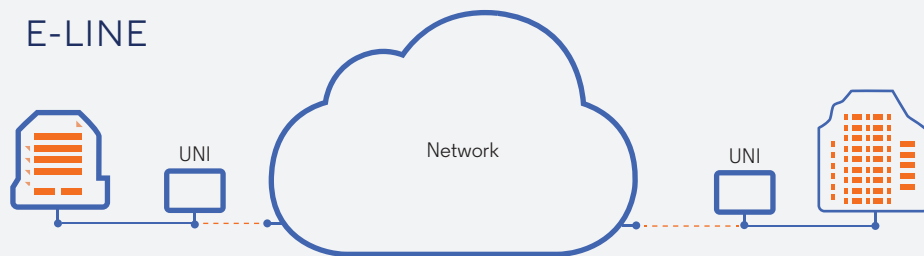

Experience the ease of Ethernet and our 100% fiber-optic network

- **Unsurpassed reliability** – Our high-performance fiber-to-the-premises network architecture protects your critical data and provides superior availability and resiliency.
- **Easy scalability** – It's easy to meet your current and future data needs. As your business grows, a simple software change is all it takes to upgrade to up to 1Gb or up to 10Gb with little or no downtime.
- **Valuable security** – We protect and segment all customer traffic on our network.
- **True simplicity** – Our seamless installation, and Customer Care make it easier to manage your network.

Technical Features:

User network interface (UNI)

Physical Interface:	RJ45, SFP - SX-MM, LX-SM (802.3 IEEE)
Mode:	Full Duplex
Interface:	GigE or 10 GigE*
Framing:	Jumbo Frames up to 9000

Why Optimum Business?

Company-Wide Customer Commitment

With 24/7 support, our team is always here to keep you connected with our truly personal approach to every business we serve.

Nationwide Network Reliability

We're bringing best-in-class Internet, voice, data, and cloud solutions for businesses in cities and rural communities across 16 states.

Customizable Connectivity Solutions

Flexible network options include fiber and our reliable voice, cybersecurity, and managed services are designed to meet your business' unique needs.

To learn more about Optimum Business, visit:

optimumbusiness.com/partners

optimum.
business

*depending on market availability